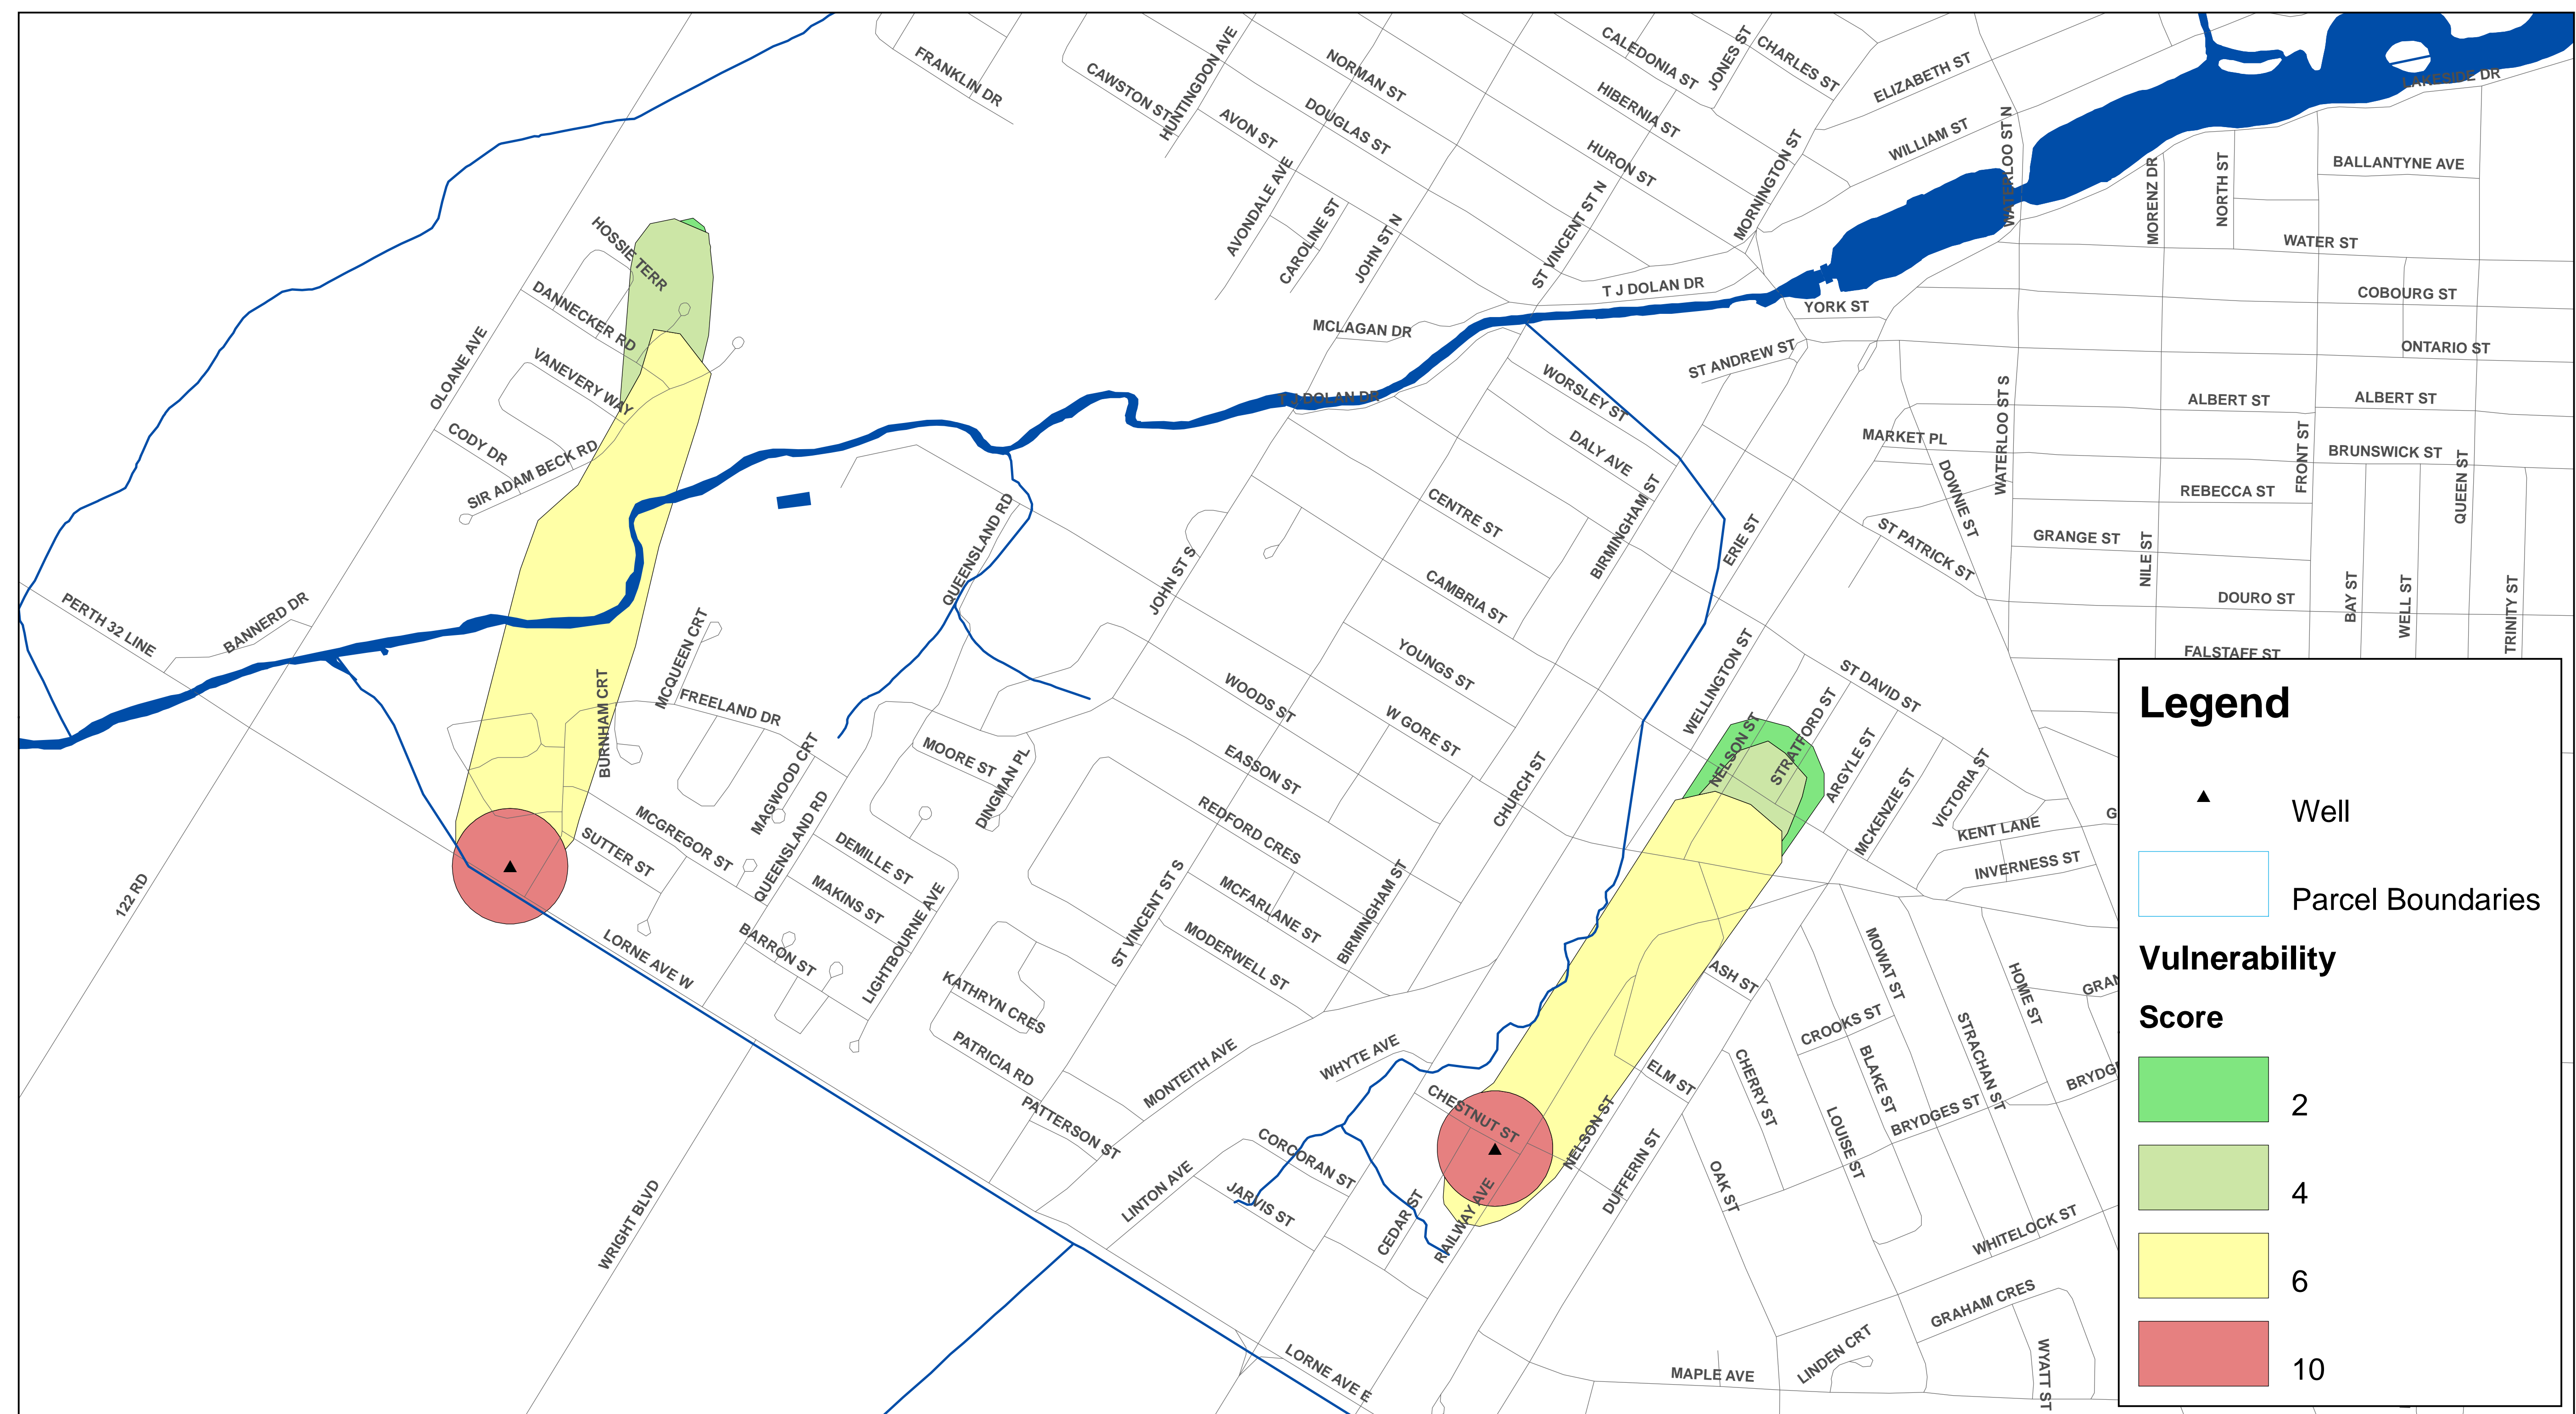

Stratford Wells Chestnut and Lorne

Well Head Protection Areas

DRINKING WATER SOURCE PROTECTION
ACT FOR CLEAN WATER

Thames-Sydenham and Region

UPPER THAMES RIVER CONSERVATION AUTHORITY