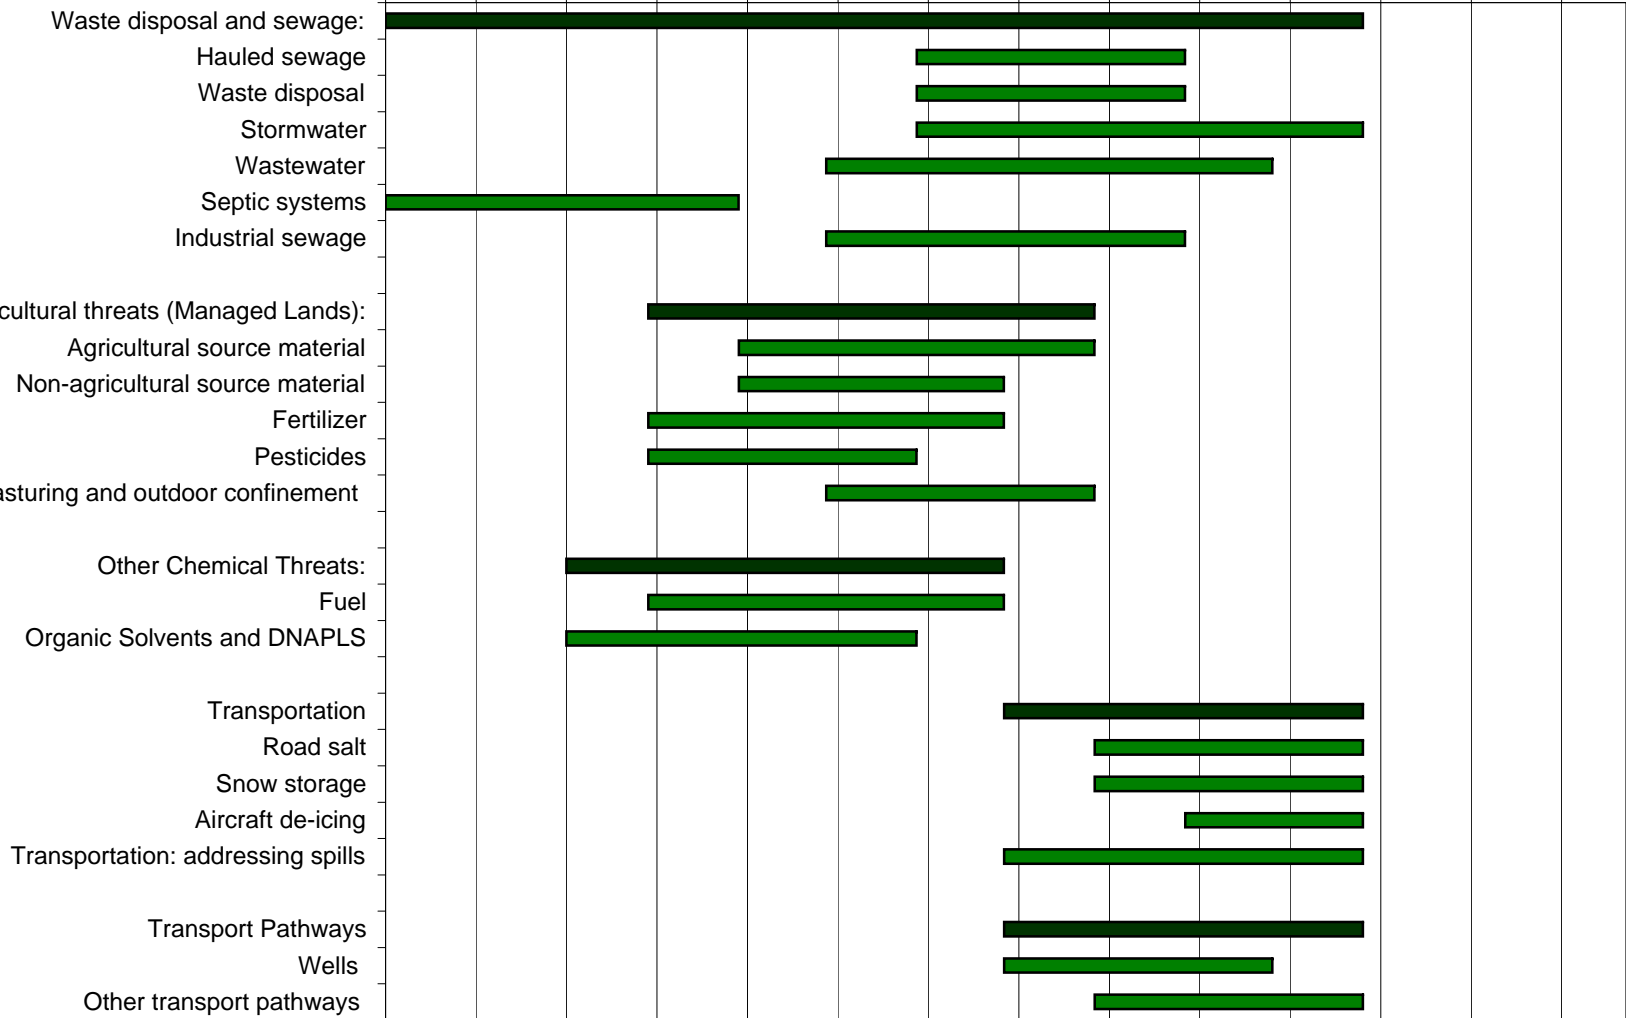

SPP Policy Discussions

Month of 2011

Dec- 2010 Jan- 2011 Feb- 2011 Mar- 2011 Apr- 2011 May- 2011 Jun- 2011 Jul- 2011 Aug- 2011 Sep- 2011 Oct- 2011 Nov- 2011 Dec- 2011 Jan- 2012

Threat Category

Start Date ■ Duration (Days) Summary Start ■ Summary Duration